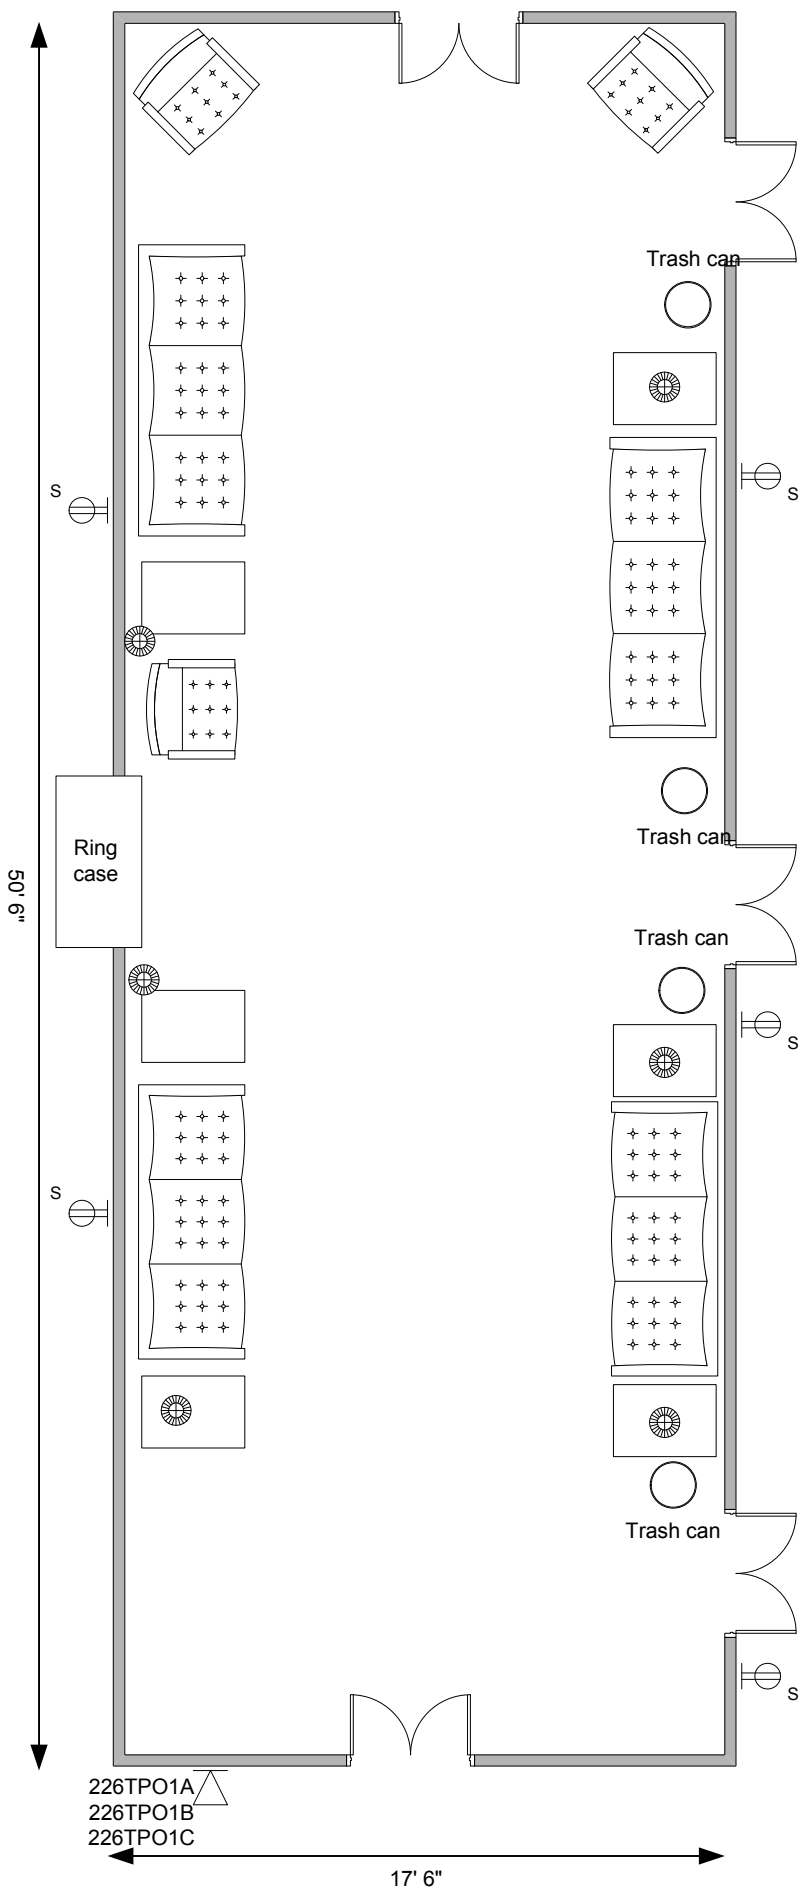

# Williamsburg Room

## Squires Student Center

Current Seating Capacity 22  
~450 Square Foot

- ⊖ Outlet
- ▷ Port