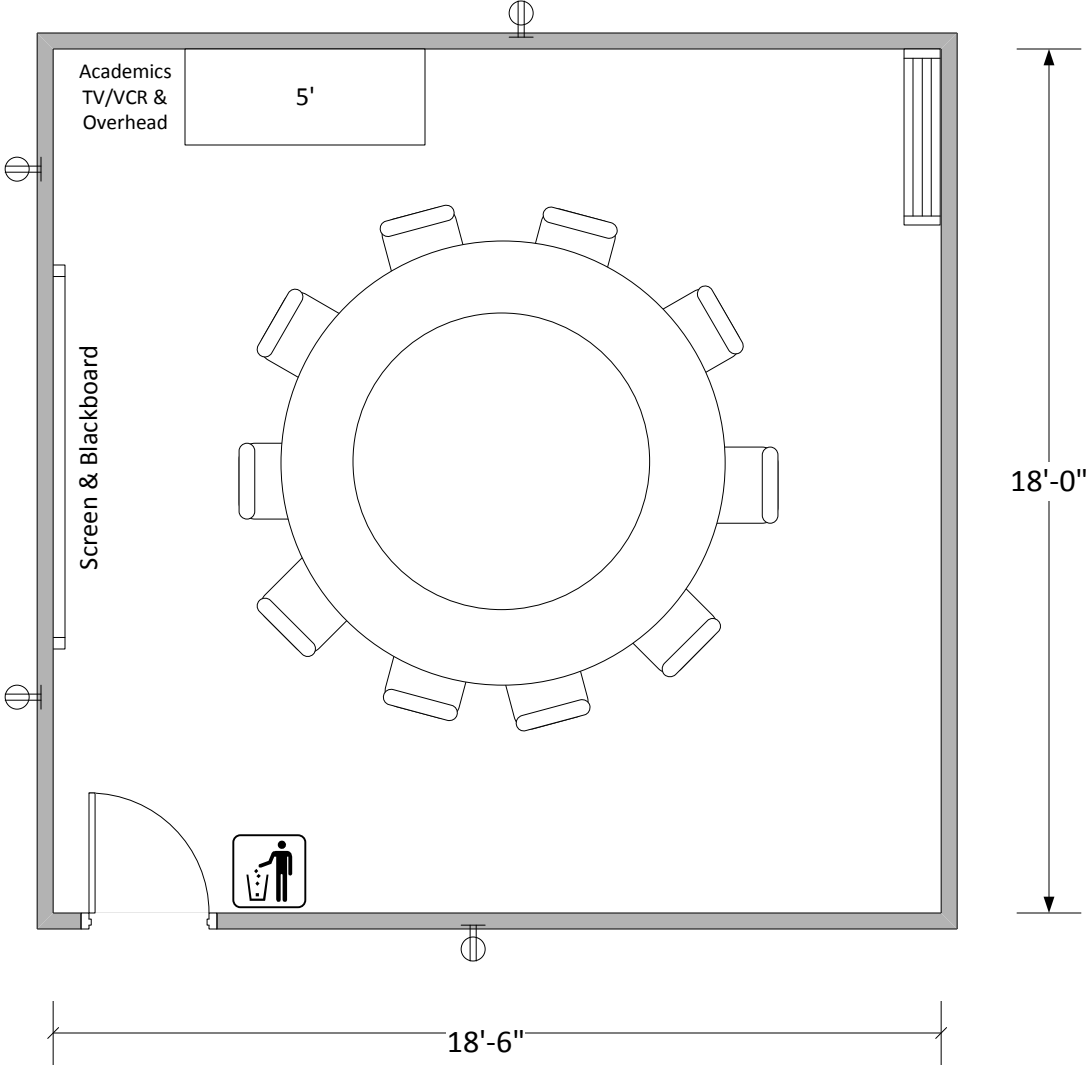

# Room 238

## Squires Student Center

Current Seating Capacity 10 prs.

~436 Square Foot

⊖ Outlet