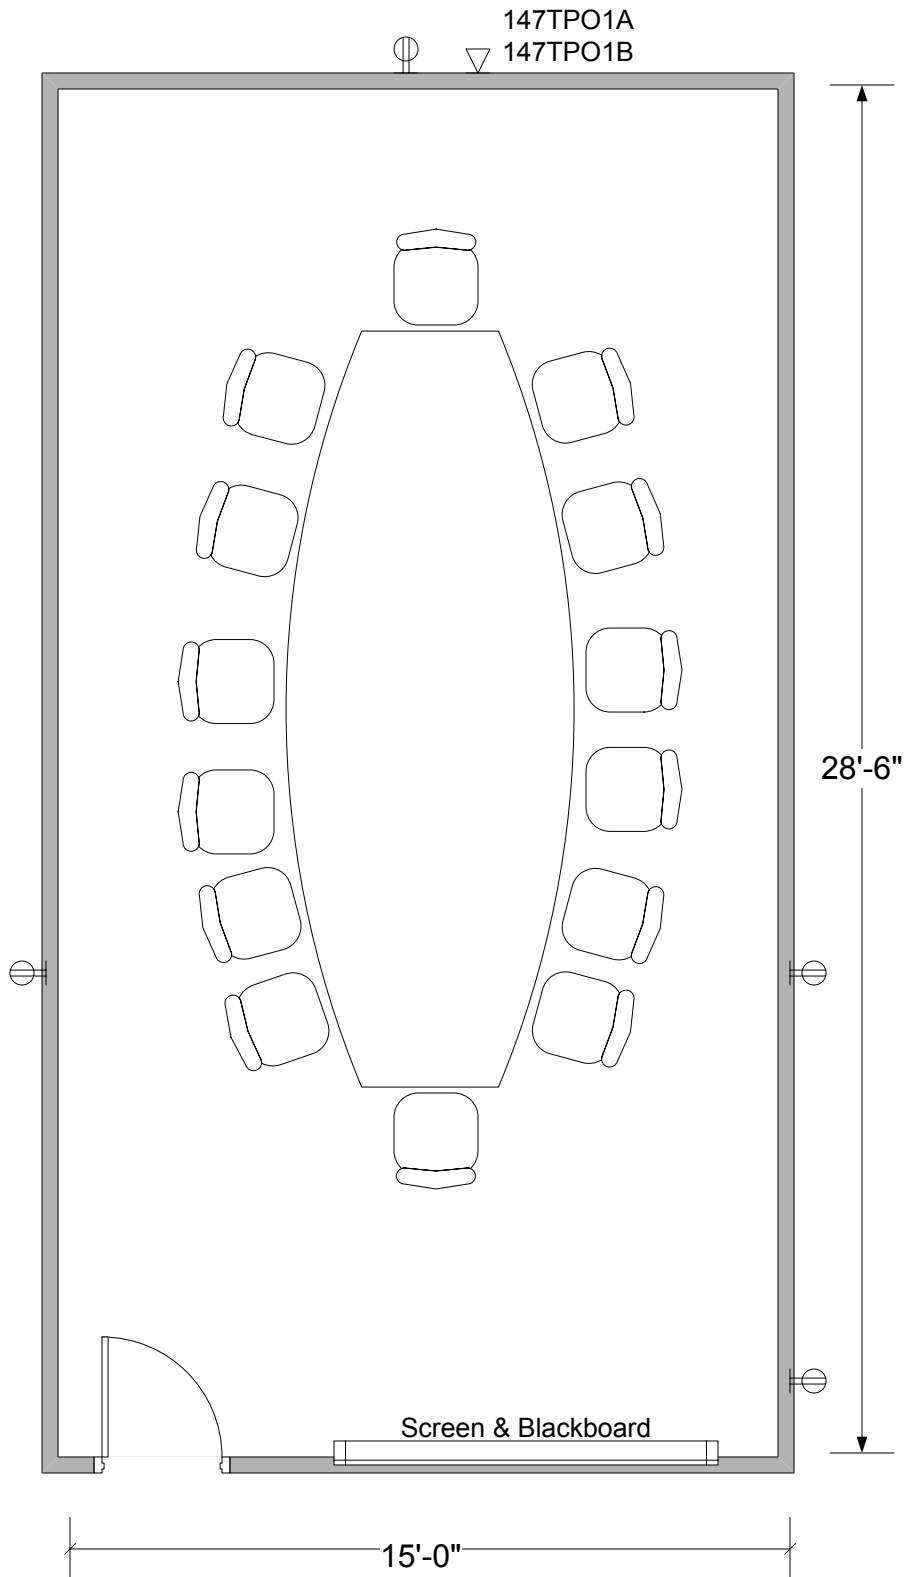

# Room 147

## Squires Student Center

Current Seating Capacity 14 prs.  
~425 Square Foot

⊖ Outlet  
◁ Port