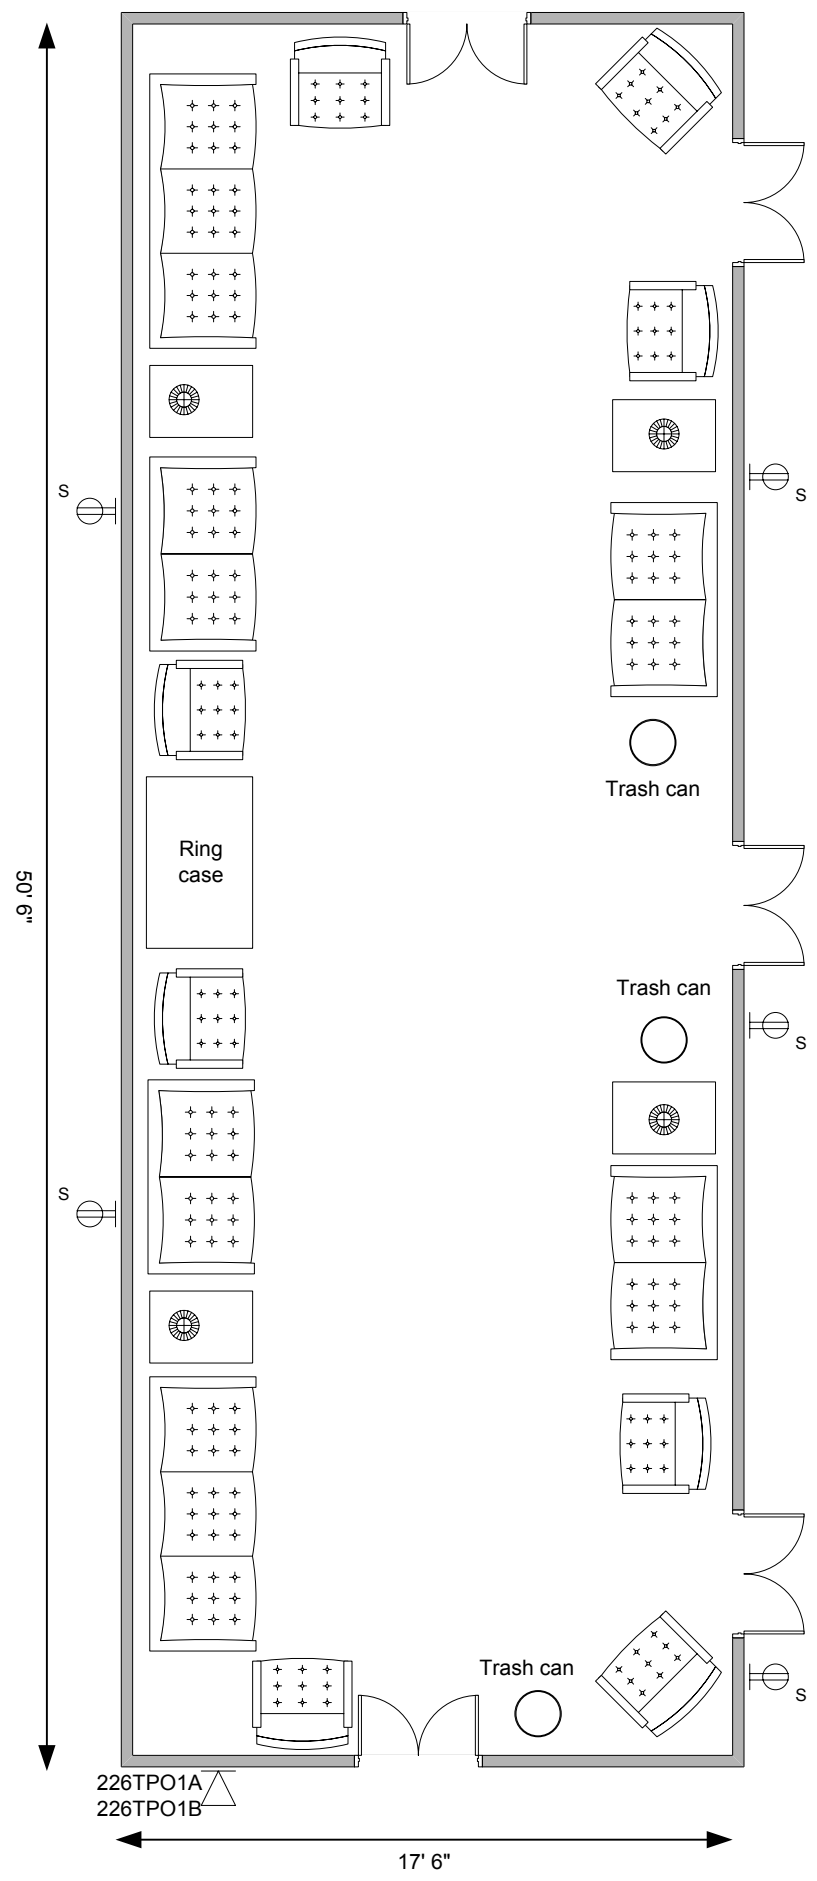

Williamsburg Room

Squires Student Center
 Current Seating Capacity 22
 ~450 Square Foot

-  Outlet
-  Port