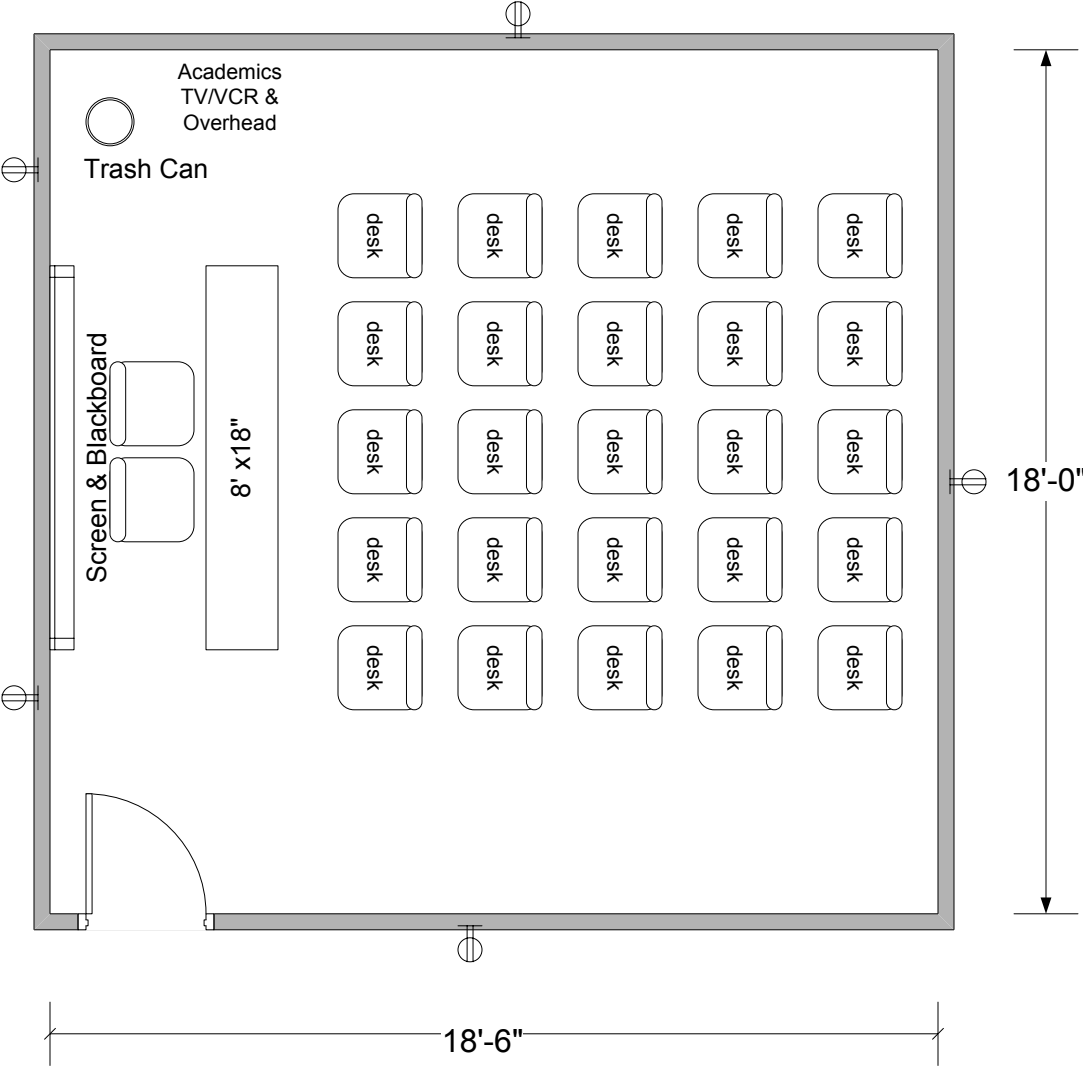

Room 238

Squires Student Center

Current Seating Capacity 27 prs.

~436 Square Foot

⊕ Outlet