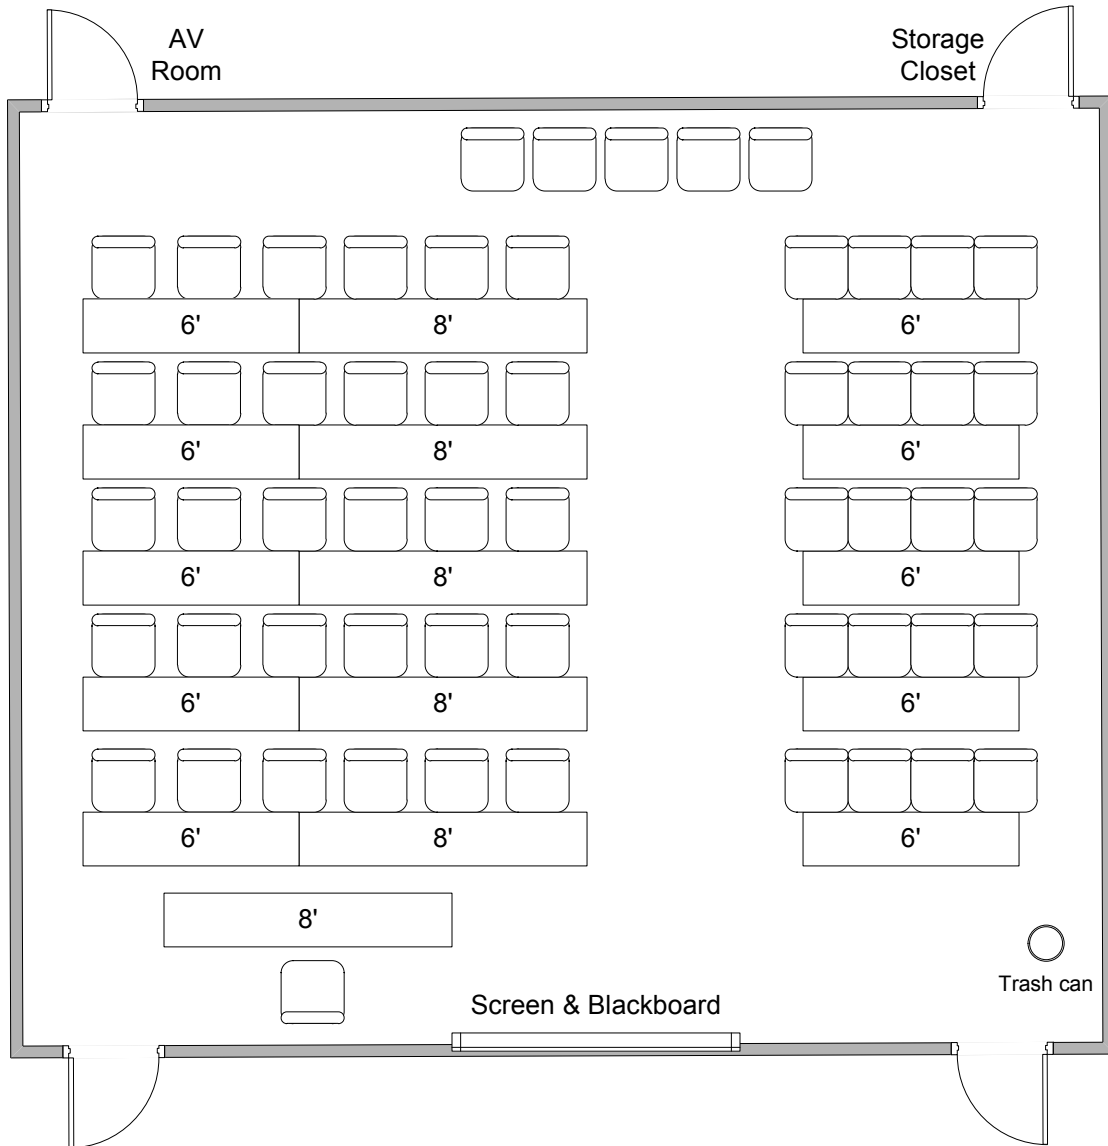

# Room 100

Johnston Student Center  
Current Seating Capacity 56 prs.  
~958 Square Foot

Outside  
Doorway

- Room Features:**
- Active Cable (TV) Port
  - Chalkboard
  - Dimmable Lights
  - DVD Player
  - Installed LCD Projector
  - Installed Sound
  - Projection Screen
  - VCR
  - Wireless Internet